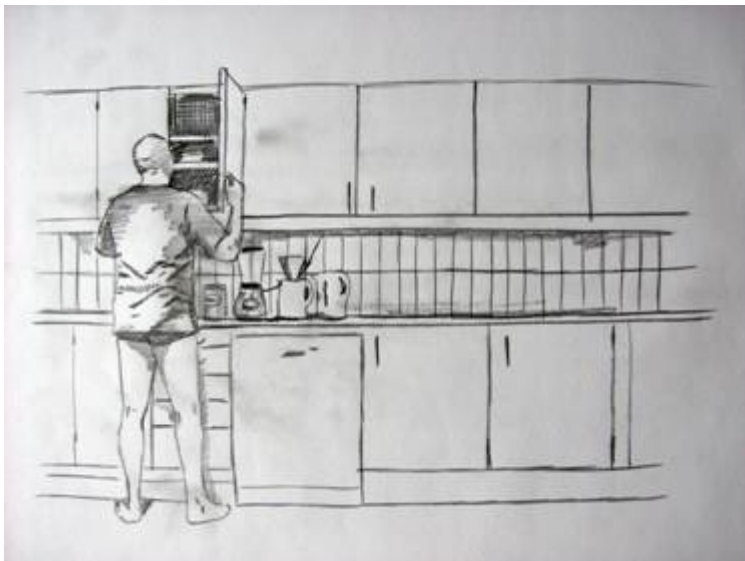

Frame Project presents

an animation video installation **"My Roommate"**
by Christina Bredahl Duelund

Starts the 10th of October 9-11pm
last day the 15th of November

Using dimensions which correspond to those of my own kitchen, I have produced a sketch of a room which provides the framework and surface for a drawing/animation film. The spectator is invited "in". The film shown is a type of poeticized focus on private routines and ritualized activities, where the difference between the public and the private is erased. The sketch-like lines from the film are led out of the canvas, and follow along the contours of the room and over the individual objects (stylized home contents), which are in the room. The form of the work becomes an exchange between 2 and 3 dimensions, and the combined result is a spatial drawing in motion. The work can either be seen in a room constructed specifically for this purpose, or in a corner of the exhibition space, where it is possible to draw on the adjacent wall.